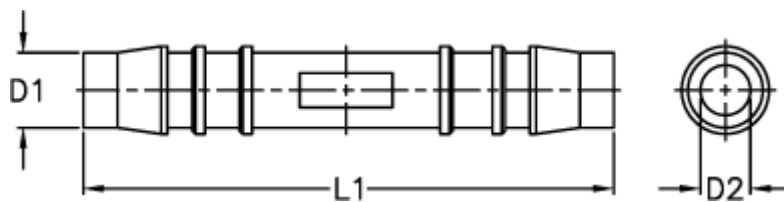

Article number: 027508900005

Description: Norma hose coupling GS 5

Measures

D1 = 5

D2 = 3.0

L1 = 45.0